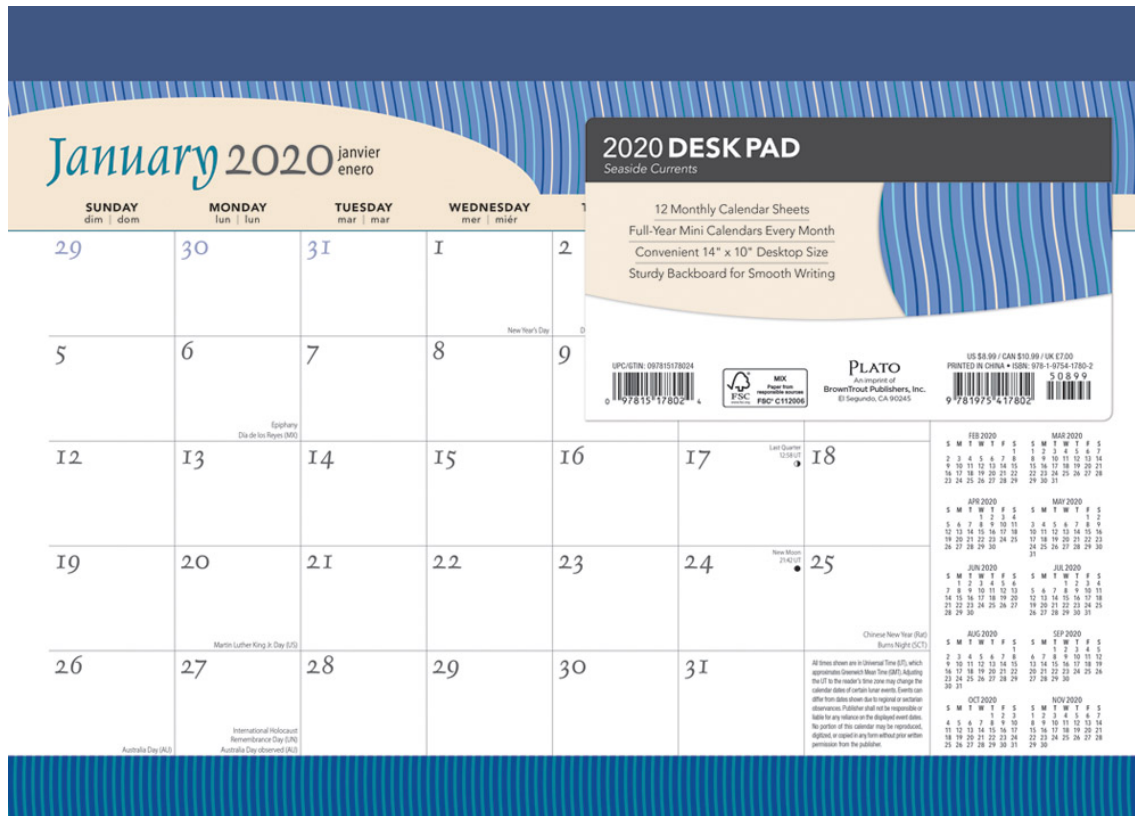

Seaside Currents

Desk Pad 14x10

Format: Monthly Desk Pad

MSRP: US: \$8.99 CAN: \$10.99

EAN: 978-1-9754-1780-2

Size: 14" x 10" (35.5cm x 25.4cm) Landscape

Pages: 12 sheets (12 months)

Full color printing. Sturdy matte paper for easy writing.

Seaside Currents' regal shade of blue and delightful pattern adorn this desk pad calendar, evoking a sense of timeless tranquility. The desk pad calendars contain 12 monthly sheets, each measuring 14" x 10". They have spacious calendar grids with plenty of room for writing down notes and appointments. Drilled holes are provided for the option of easy wall hanging.